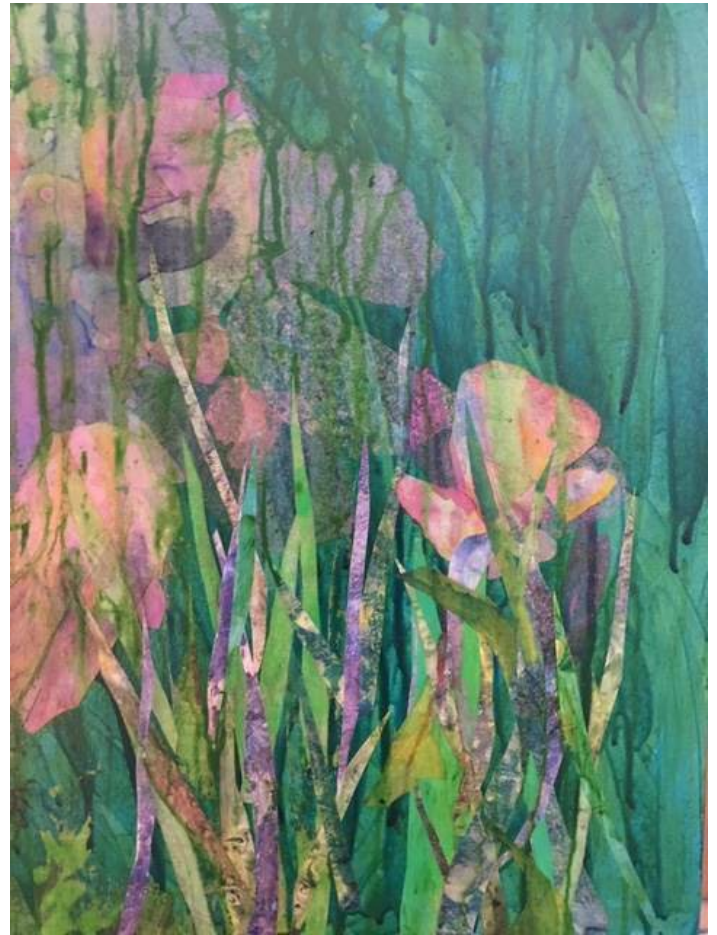

Janna White

BEE CAVE ARTS FOUNDATION - ARTIST REGISTRY

info@beecavearts.org 512-522-9467

The Hive: 12700 Hill Country Blvd Suite T125 Bee Cave, TX 78738