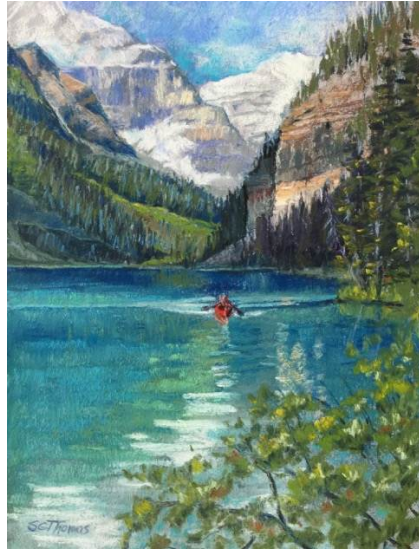

Suzanne Thomas

512-922-6192

stthomas96@austin.rr.com

www.suzannethomasart.com

Working in the mediums of pastel and acrylic, Suzanne enjoys painting primarily landscapes that capture the beauty of an area and convey a sense of peace, calm and tranquility... Something we all need more of right now. That being said, she occasionally likes to explore a scene that elicits a deeper emotional response to life's challenges.