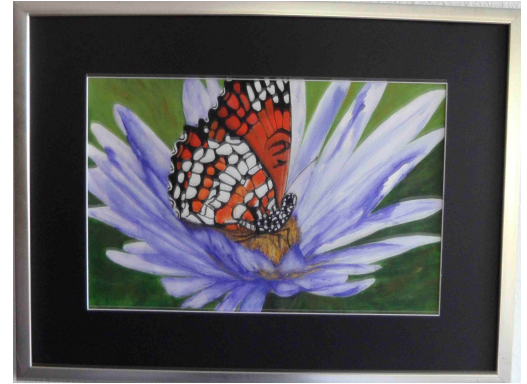

Sofia Besondy

512-296-4572

sbesondy@aol.com

<http://www.expressedliving.com/sofia-besondy-art/>

I express life through the uncertain combination of acrylic colors, curves and lines that somehow combine into something purposeful and orderly. My acrylics express life as a wonderful fractal of God's creation. So often our eyes can't bring life into focus. Until one day we hear the soft words of the Holy Spirit in our ears. Carried by the words of the Spirit the plan for our life materializes before our eyes. What used to look like a mess, is now a wondrous plan.